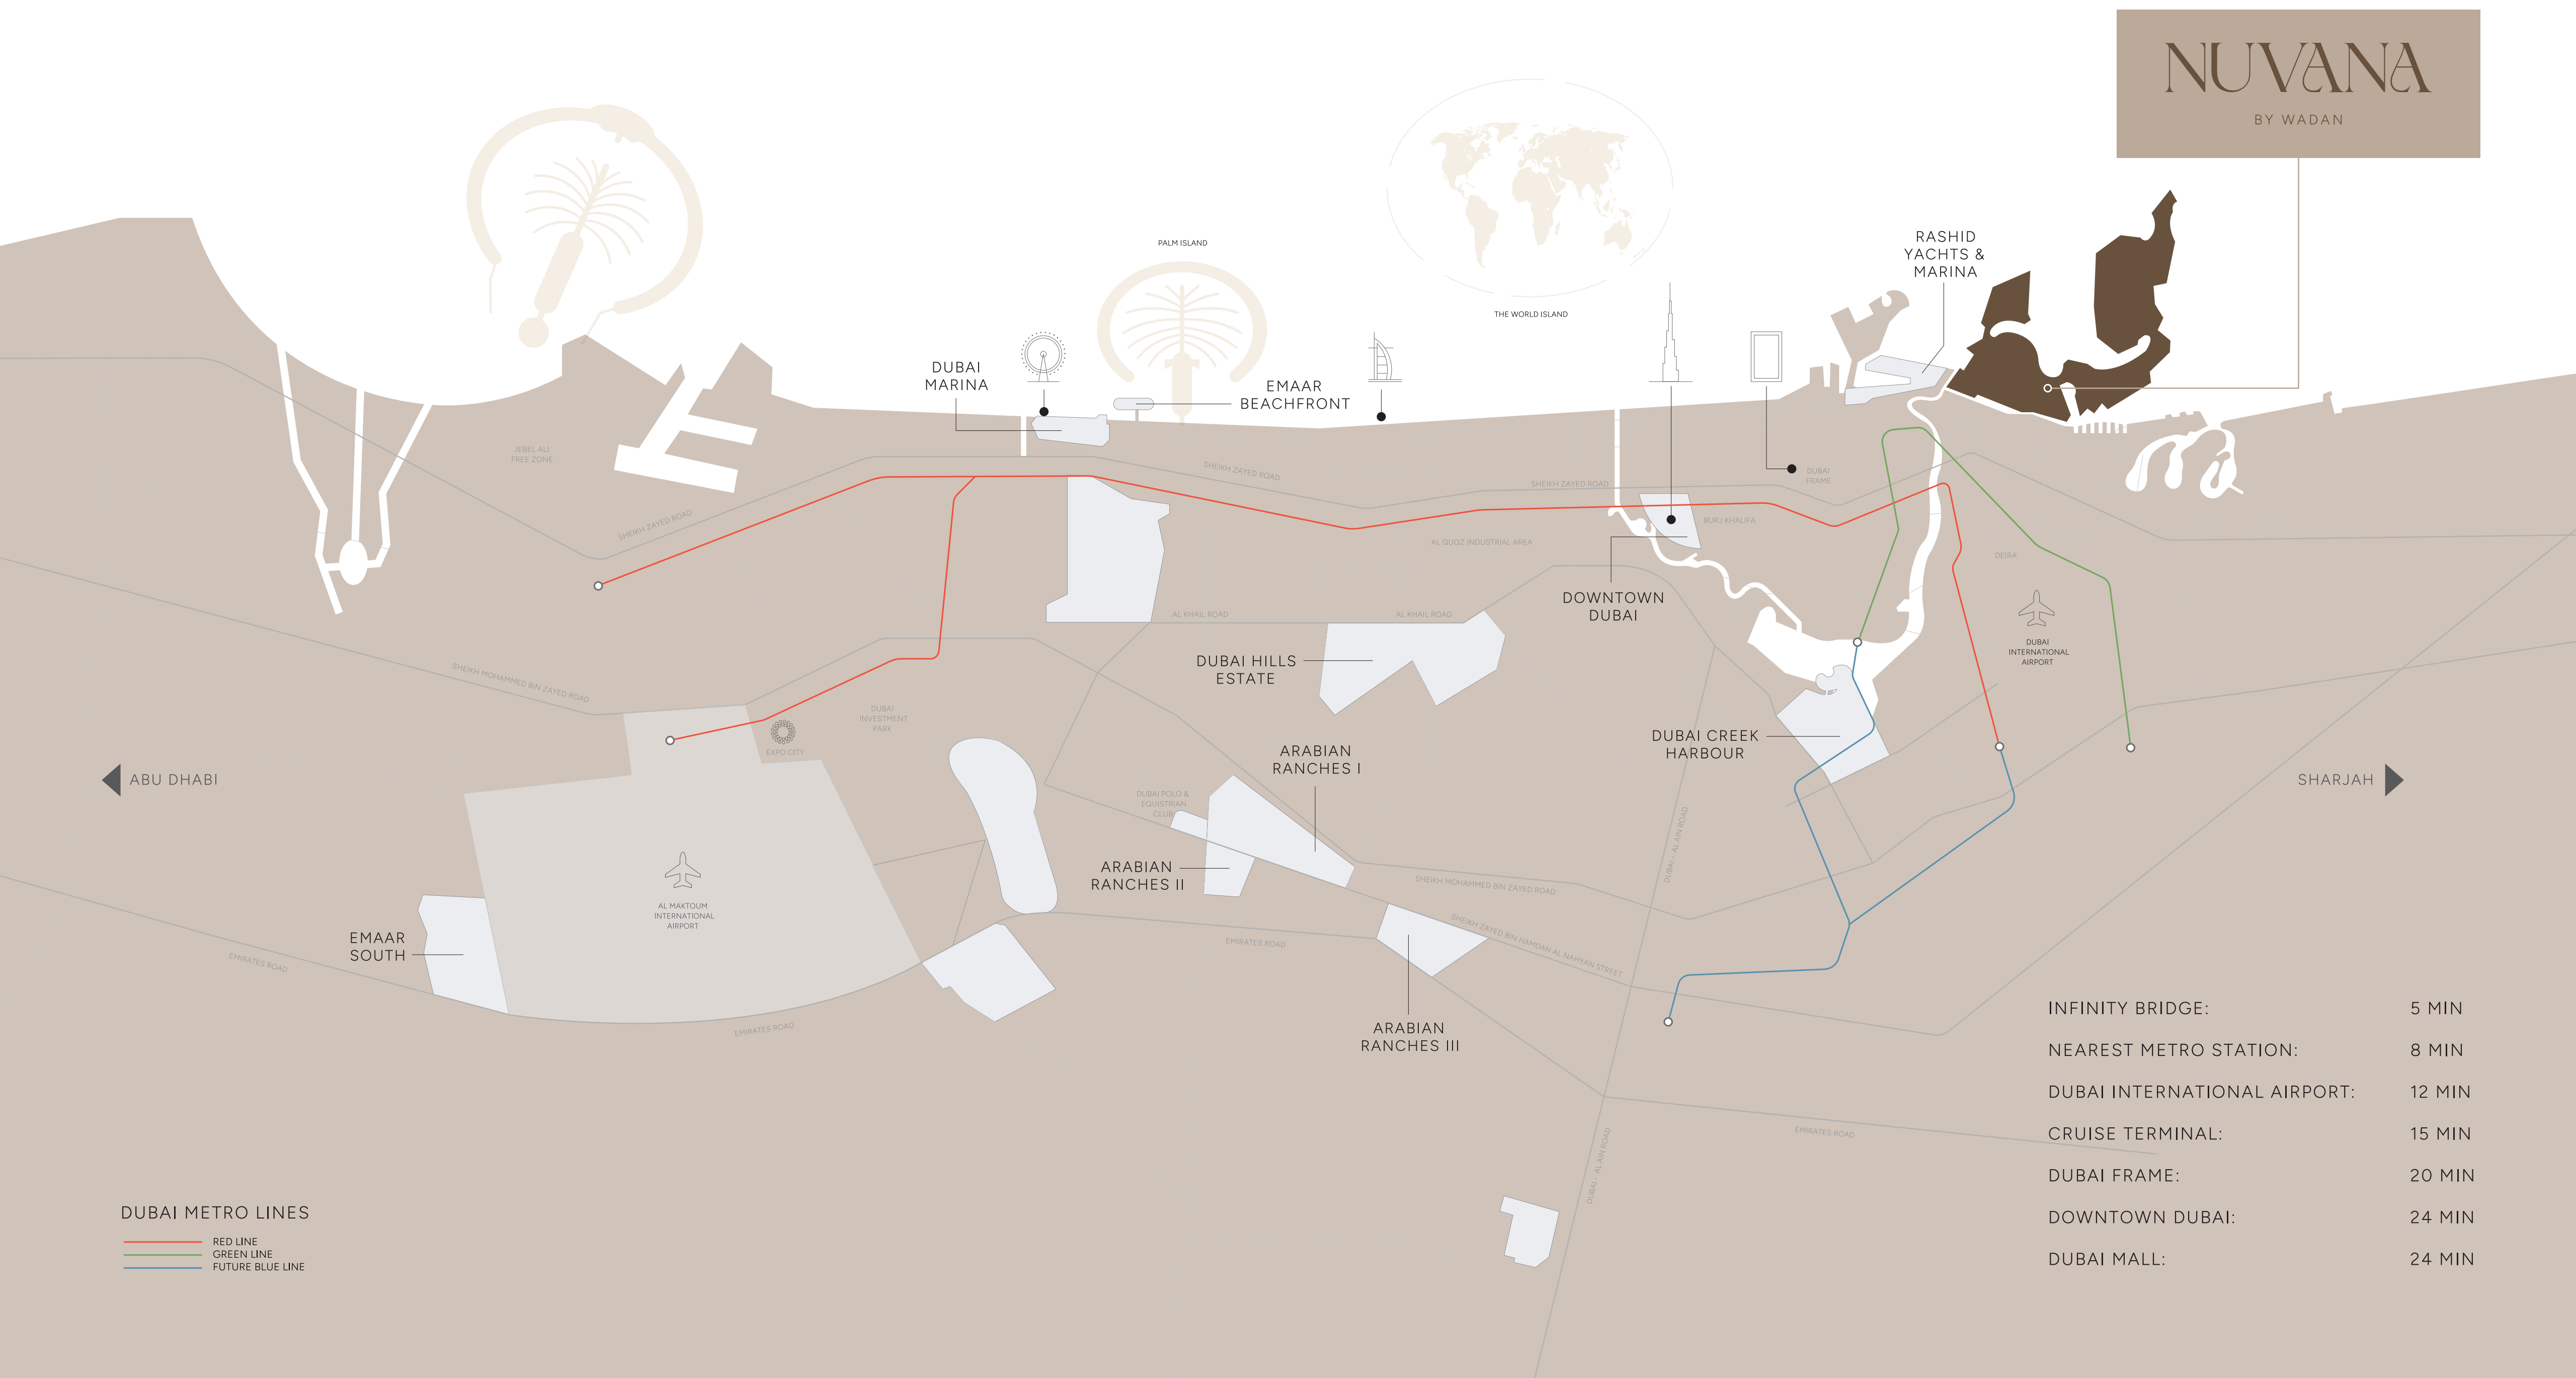

# NUVANA

BY WADAN

*Where the Sea Meets Stillness.  
Where Architecture Breathes.*

Gracefully poised at the edge of Dubai Islands, Nuvana by Wadan captures the poetry of coastal living in its purest form. Each curve of its architecture mirrors the rhythm of the tide, while sun-drenched terraces and lush greenery dissolve the boundaries between home and horizon. This is not just beachfront it is balance, beauty, and quiet brilliance, brought to life through design that listens to its surroundings.

# DUBAI ISLANDS

Located in *a*  
*land of dreams*

# NUVANA

BY WADAN

ABU DHABI

SHARJAH

DUBAI METRO LINES  
 RED LINE  
 GREEN LINE  
 FUTURE BLUE LINE

INFINITY BRIDGE:	5 MIN
NEAREST METRO STATION:	8 MIN
DUBAI INTERNATIONAL AIRPORT:	12 MIN
CRUISE TERMINAL:	15 MIN
DUBAI FRAME:	20 MIN
DOWNTOWN DUBAI:	24 MIN
DUBAI MALL:	24 MIN

*5min walk  
from the marina  
to shore*

Its presence, understated yet certain. This is not simply a residence but a place of pause, of clarity, for those who seek depth in every detail, and value the space between moments.