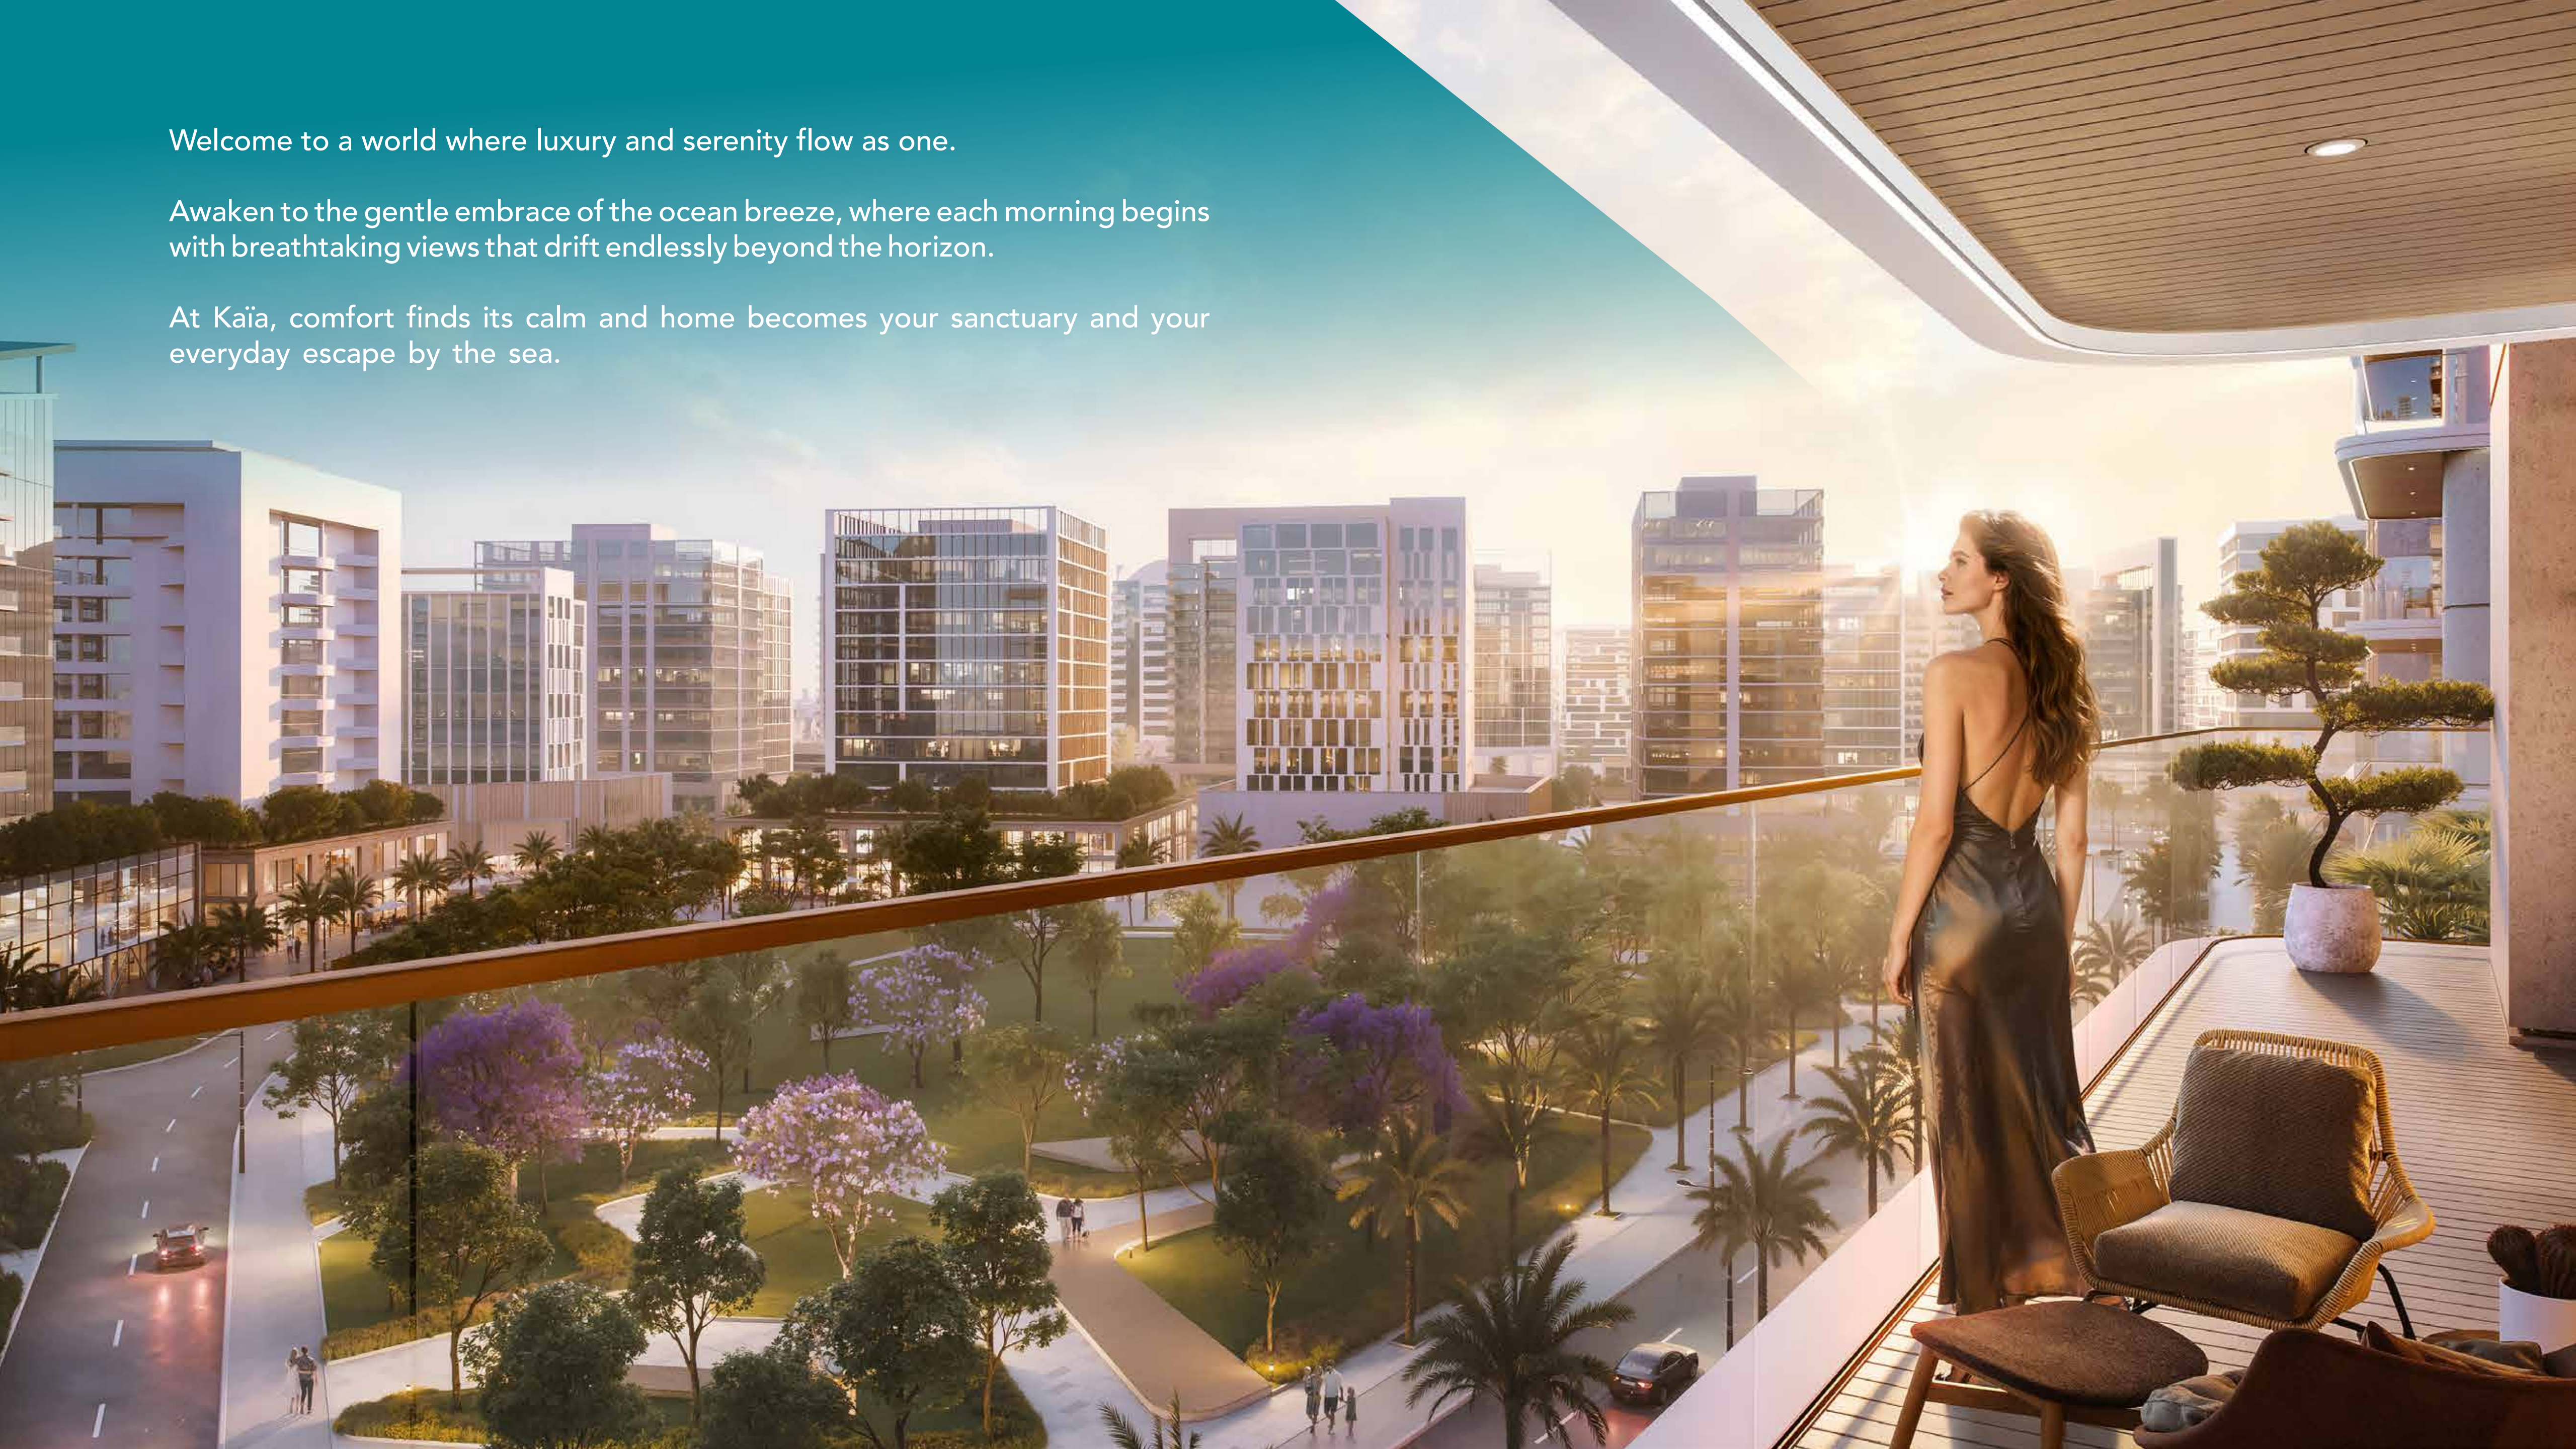

Within a short span, AMWAJ has launched landmark projects including Starlight Park, The Cube, and Gate Eleven, each reflecting the brand's commitment to thoughtful design, exceptional finishing, and purpose-driven community living.

Welcome to a world where luxury and serenity flow as one.

Awaken to the gentle embrace of the ocean breeze, where each morning begins with breathtaking views that drift endlessly beyond the horizon.

At Kaïa, comfort finds its calm and home becomes your sanctuary and your everyday escape by the sea.